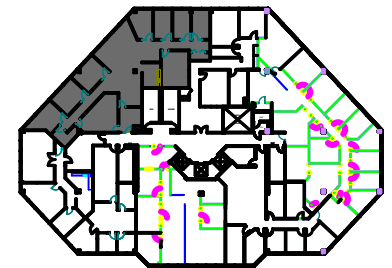

One Katy Plaza

11111 Katy Freeway
Houston, TX 77079

Suite 660

3,741 RSF

Jack A. Russo
713 425 1808
jack.russo@am.jll.com

1400 Post Oak Blvd Suite 1100 | Houston, TX 77056 | +1 713 888 4000 | www.jll.com/houston